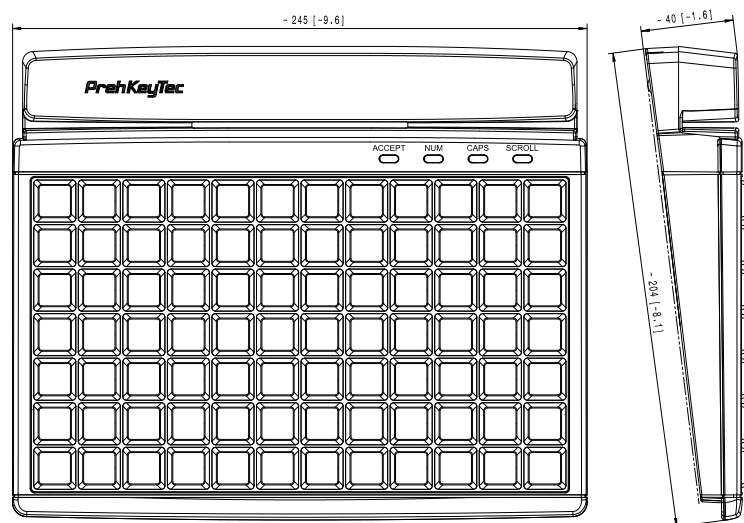

MCI 84 Technical Data

Key electronic

- Flash-Memory USB free programmable
- OPOS- Java POS driver
- Numeric layout (7 x 12) with 84 free programmable key positions

Size

- Size: 245 mm x 203,5 mm (W x D)

Features

- Modular design requiring minimum space
- 4 status LEDs
- Menu-driven programmer software
- DOS, Linux and Windows compatibility

Stray radiation

CE Approval EN55022, FCC Subpart 15, Class A Electrostatic discharge immunity according to EN 6100-4-2, resistance limit 12 kV (air discharge). Radiated, radio-frequency electromagnetic field immunity, severity of test 10 V/m.

PC-Connection

- USB interface

Extensions:

Magnetic stripe reader

- Card can be swiped in both directions
- Reads track 1, 2 and 3 according ISO 7810 and 7811
- Additional configurations: AAMVA, CADL
- Parameter configurable by WinProgrammer (Header and Terminator)
- More than 1,000,000 read cycles

Specials

- 6 position keylock with 5 keys
- Glidepad

Technical data are subject to change 11/20 NB